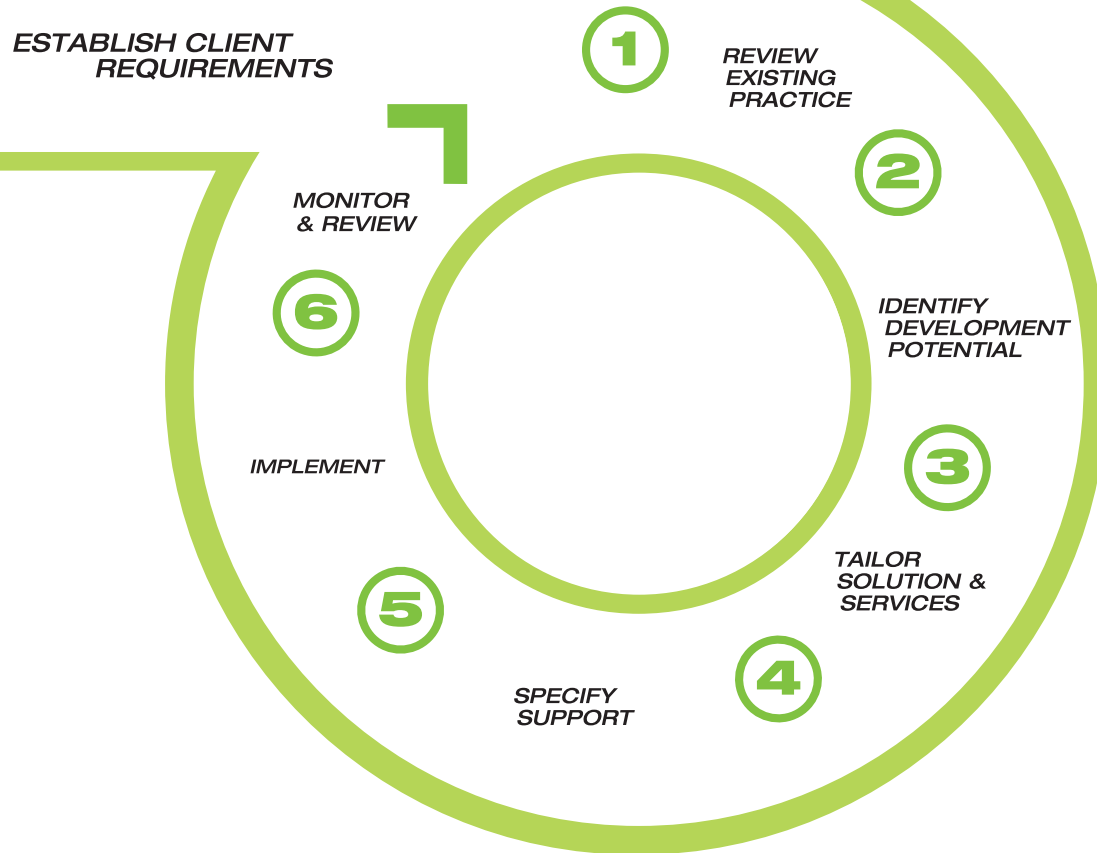

TM

Tailor-made recycling and waste management services

Loop is principally a recycling company that specialises in the delivery of “closed loop” solutions for business and the public sector. We operate across London and the South East and, using our specialist networks, are beginning to offer services throughout the UK.

www.looprecycle.co.uk

FREE PHONE 0800 542 14001

OUR SERVICE CYCLE:

OUR CORE SERVICES COMPRISE:

- Paper & cardboard recycling
- Plastic bottle and cup recycling
- Drinks can & glass bottle recycling
- Confidential waste shredding & recycling
- IT equipment recovery
- Toner cartridge recovery & resupply
- Flourescent tube recovery
- General waste management